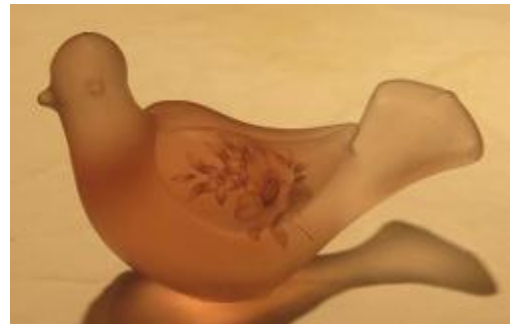

---

"Viking Pink Frost Decorated Special Group - 1982"  
by Preston Ver Meer

**Pink Frost Decorated Collection added in in 1982!**

The 1982 Viking Catalog Supplement showed this two page spread on pages 12 & 13. This is the only catalog I have for 1983 so we will go with the 1982 Supplement for possible 1983 items. There were 13 items shown with the Bird extra. Some items ie. (patio lite) were from popular molds used earlier.

In the Catalog introductory Viking said.

"The new crystal and pink frost collections with delicate floral decorations are beautiful to be hold and early market reaction has been very successful."

**This footless frosted decorated bird #D2417 not shown.**

This bird was shown earlier in the catalog in crystal frost but must have flown the coupe before the two page spread with the other 13 was printed.

The bird did show up in the 1984 Catalog. That is the last catalog Viking put out.